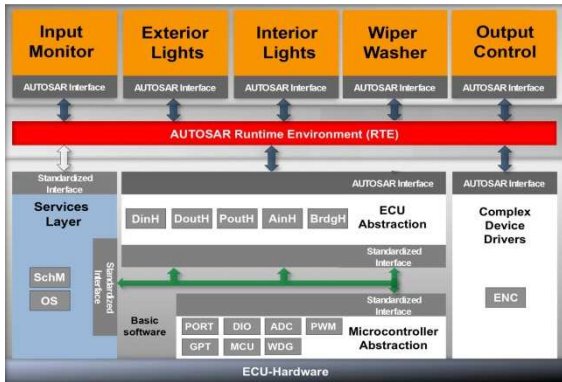

Hella Embedded Club at UCV

Hiring Statistics

• Overall UCV:	119 employees
1. Computers department:	59
2. Automation department:	33
3. Electronics department:	6
4. Fac. Mathematics and Computer Science:	14
5. Fac. of Electrical Engineering:	3
6. Fac. of Mechanics:	1
7. Fac. of Letters and Foreign Languages:	2
8. Fac. of Sports:	1

Hella Embedded Club at UCV “University Project” Evolution

Hella Embedded Club at UCV

Hella Lab

Hella Embedded Club at UCV

What Is Hella Embedded Club

Hella Embedded Club at UCV University Project

REQUIREMENTS

PROJECT PLAN

SUPPORT

**DEVELOPMENT
AND
TESTING**

Hella Embedded Club at UCV

University Project

Hella Embedded Club at UCV University Project

Hella Embedded Club at UCV

University Project