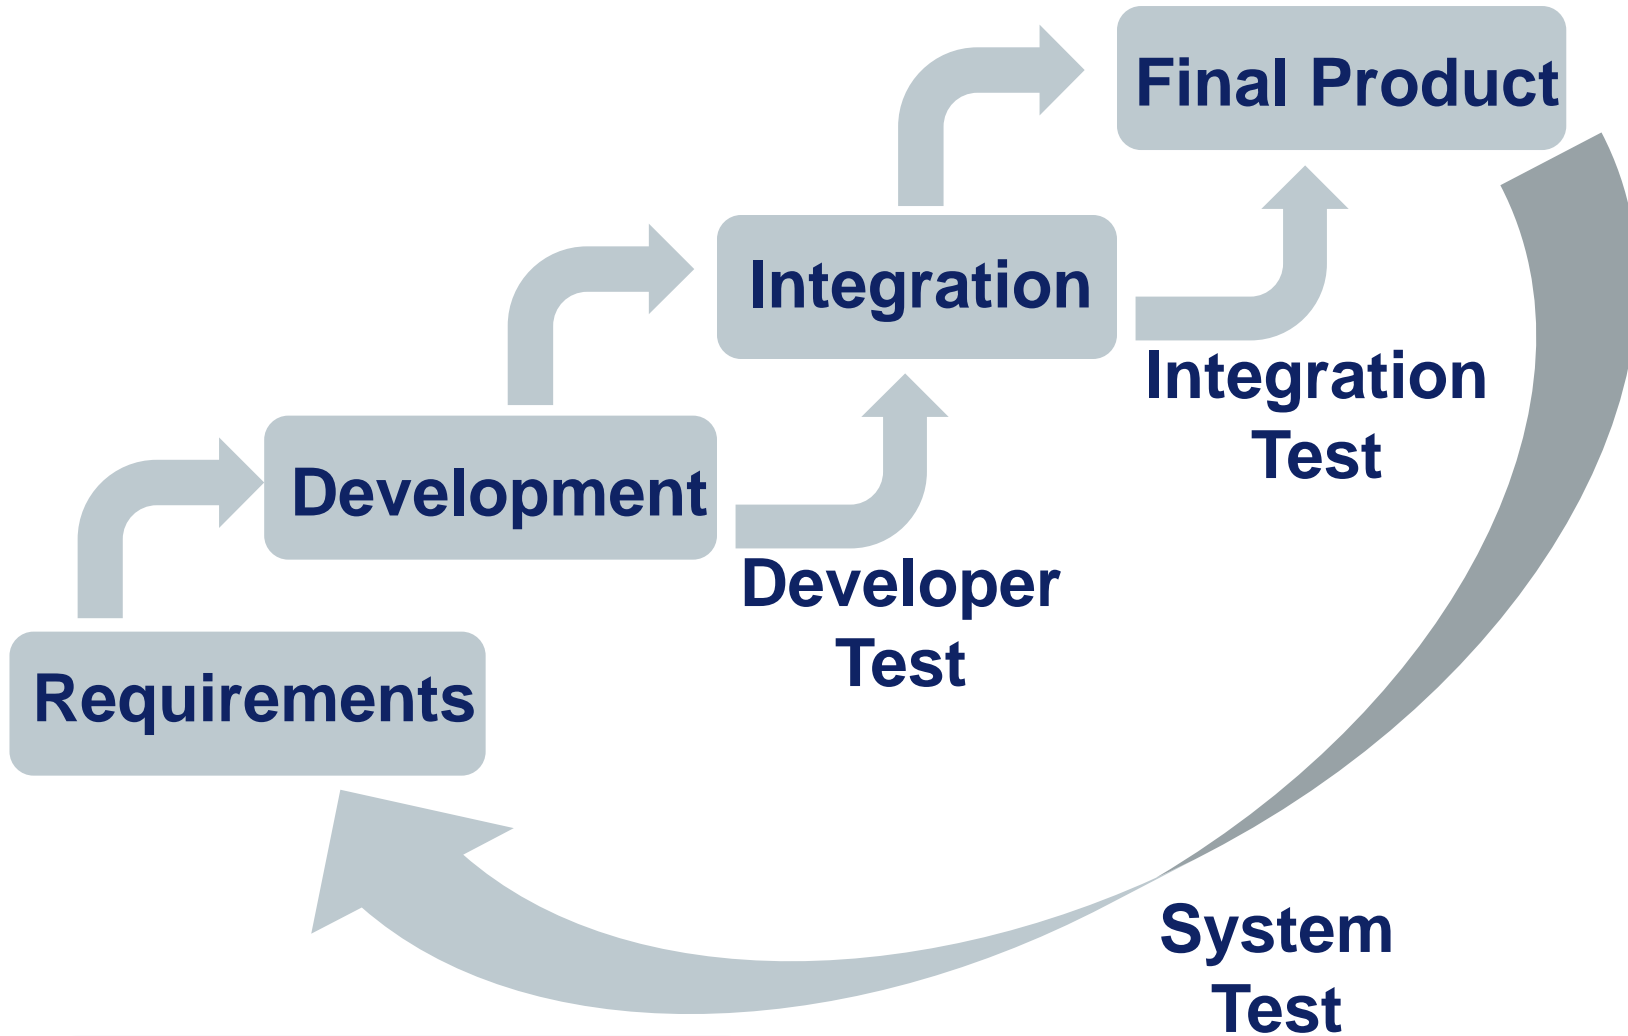

Hella Embedded Club at UCV “University Project” Evolution

Hella Embedded Club at UCV

Hella Lab

Hella Embedded Club at UCV

What Is Hella Embedded Club

Hella Embedded Club at UCV University Project

REQUIREMENTS

PROJECT PLAN

SUPPORT

**DEVELOPMENT
AND
TESTING**

Hella Embedded Club at UCV

University Project

Hella Embedded Club at UCV University Project

Hella Embedded Club at UCV

University Project

Hella Embedded Club at UCV Practice

Hella Embedded Club at UCV Practice

Hella Embedded Club at UCV

Hella Contest

Hella Embedded Club at UCV

Hella Contest

Hella Embedded Club at UCV Diploma Projects

- Hella will propose “Diploma Themes”
- University Professors will be in charge of coordinating and coaching the students