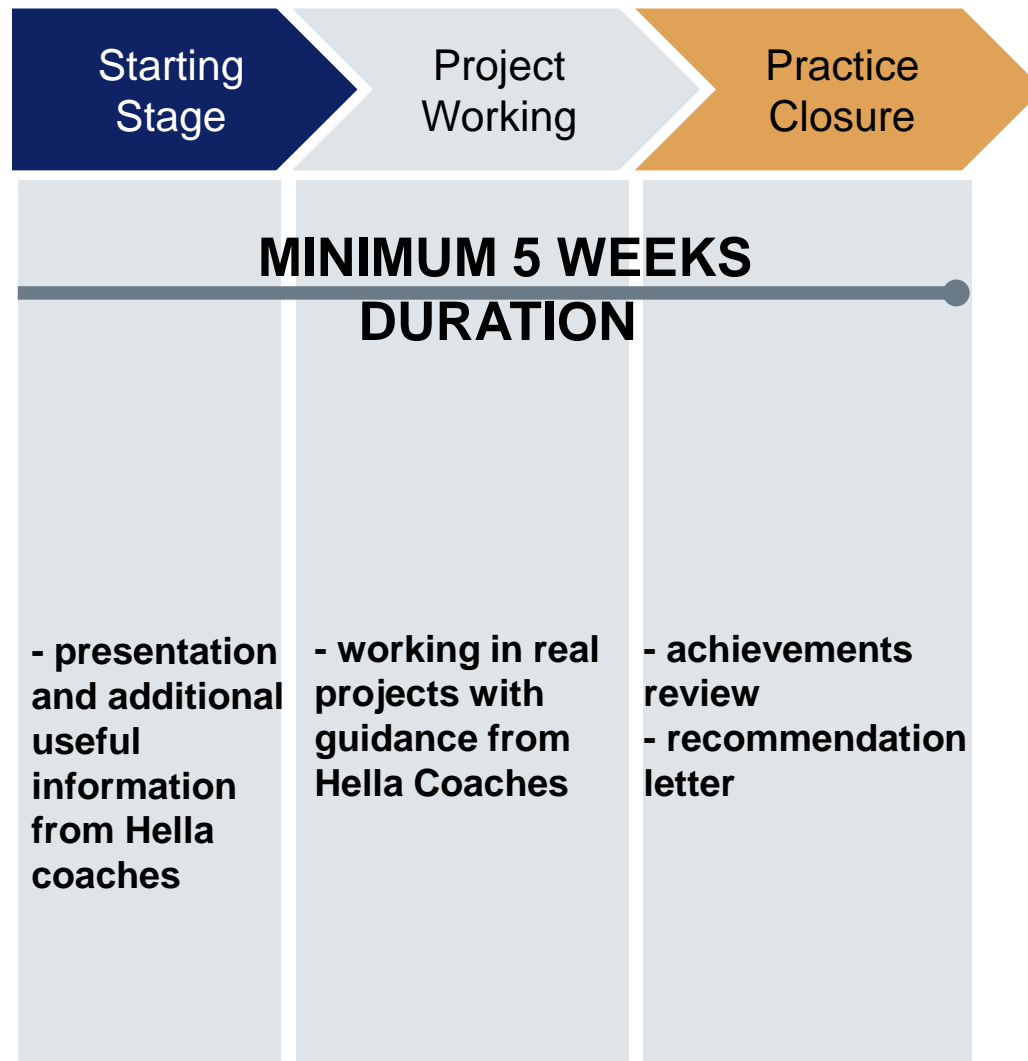

Hella Embedded Club at UCV Practice