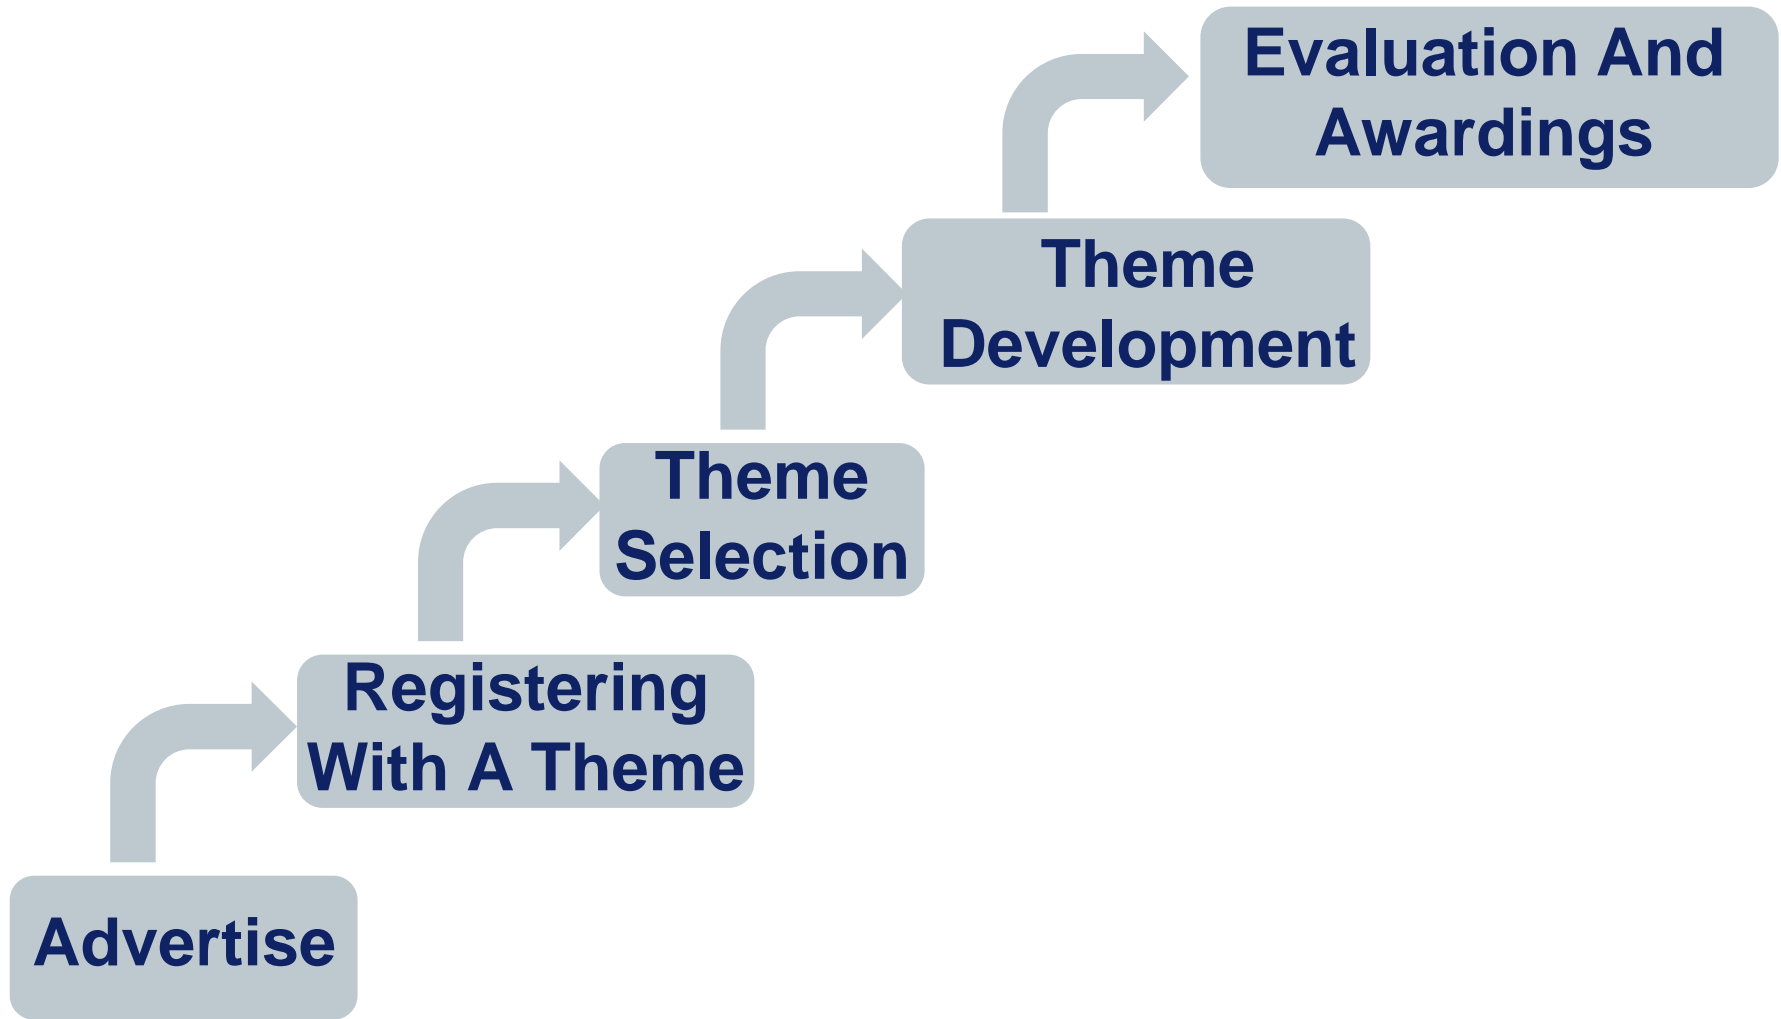

Hella Embedded Club at UCV “University Project” Evolution

Hella Embedded Club at UCV

Hella Lab

Hella Embedded Club at UCV

What Is Hella Embedded Club

Hella Embedded Club at UCV University Project

REQUIREMENTS

PROJECT PLAN

SUPPORT

**DEVELOPMENT
AND
TESTING**

Hella Embedded Club at UCV

University Project

Hella Embedded Club at UCV University Project

Hella Embedded Club at UCV

University Project

Hella Embedded Club at UCV Practice

Hella Embedded Club at UCV Practice

Hella Embedded Club at UCV

Hella Contest

Hella Embedded Club at UCV

Hella Contest

Hella Embedded Club at UCV Diploma Projects

- Hella will propose “Diploma Themes”
- University Professors will be in charge of coordinating and coaching the students