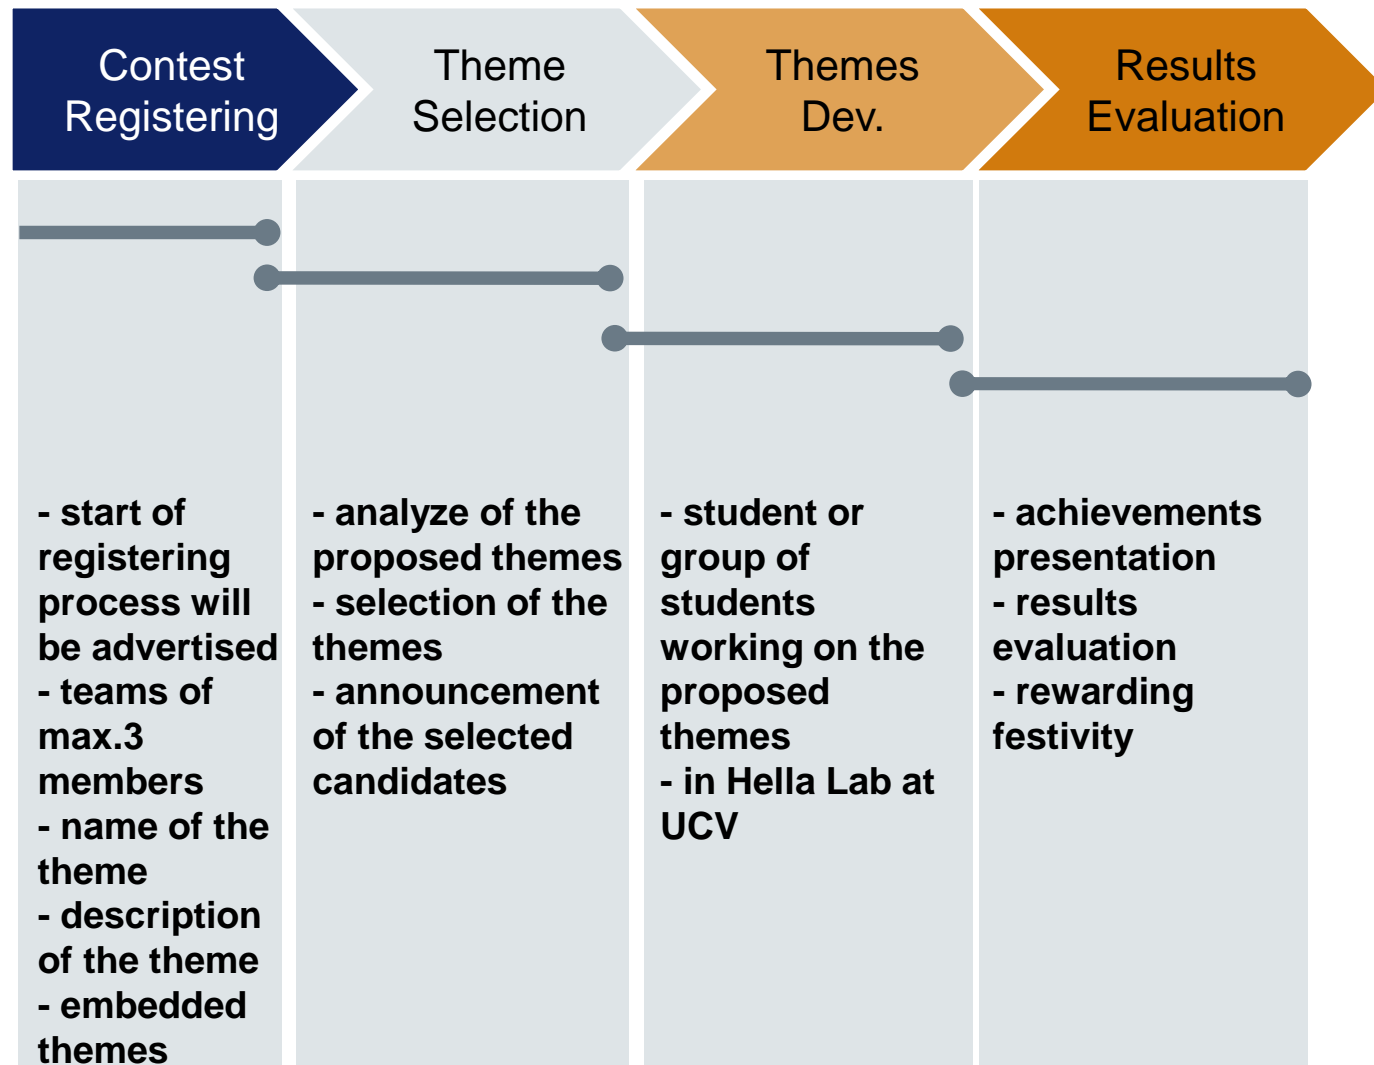

Hella Embedded Club at UCV “University Project” Evolution

Hella Embedded Club at UCV

Hella Lab

Hella Embedded Club at UCV

What Is Hella Embedded Club

Hella Embedded Club at UCV University Project

REQUIREMENTS

PROJECT PLAN

SUPPORT

**DEVELOPMENT
AND
TESTING**

Hella Embedded Club at UCV

University Project

Hella Embedded Club at UCV University Project

Hella Embedded Club at UCV

University Project

Hella Embedded Club at UCV Practice

Hella Embedded Club at UCV Practice

Hella Embedded Club at UCV

Hella Contest

Hella Embedded Club at UCV

Hella Contest

Hella Embedded Club at UCV Diploma Projects

- Hella will propose “Diploma Themes”
- University Professors will be in charge of coordinating and coaching the students