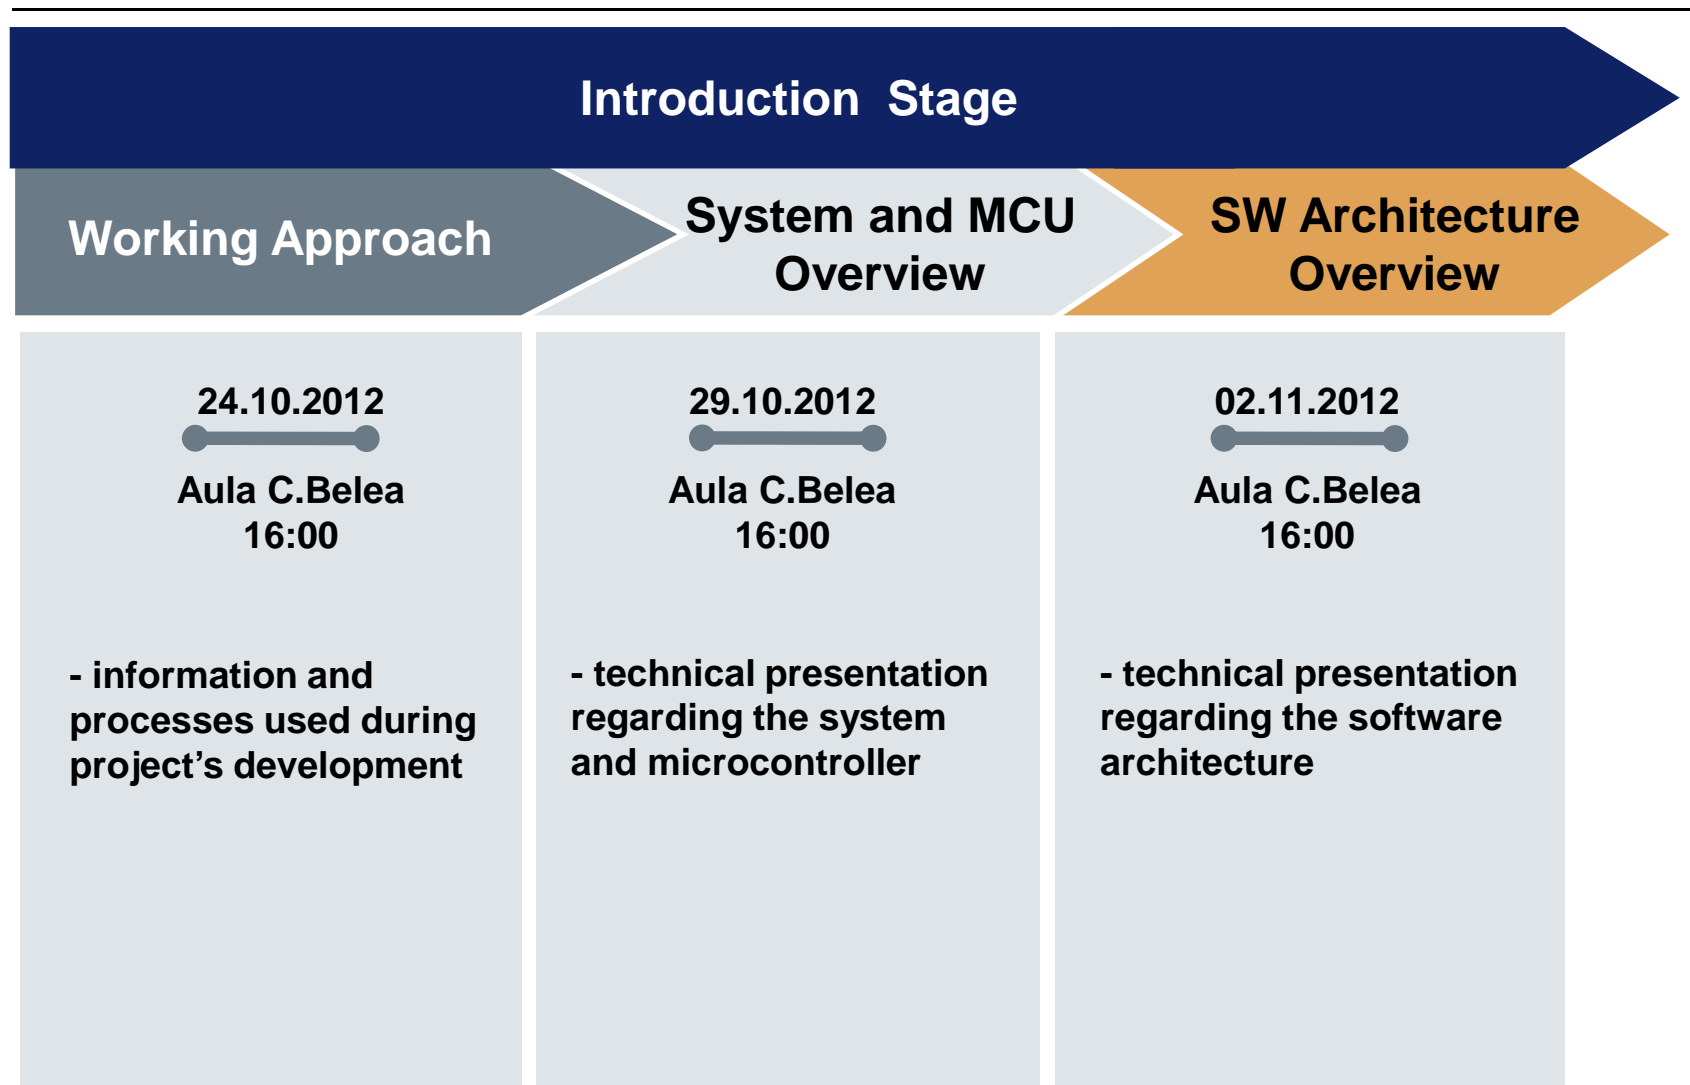

Hella Embedded Club at UCV “University Project” Evolution

Hella Embedded Club at UCV

Hella Lab

Hella Embedded Club at UCV

What Is Hella Embedded Club

Hella Embedded Club at UCV University Project

REQUIREMENTS

PROJECT PLAN

SUPPORT

**DEVELOPMENT
AND
TESTING**

Hella Embedded Club at UCV

University Project

Hella Embedded Club at UCV University Project

Hella Embedded Club at UCV

University Project