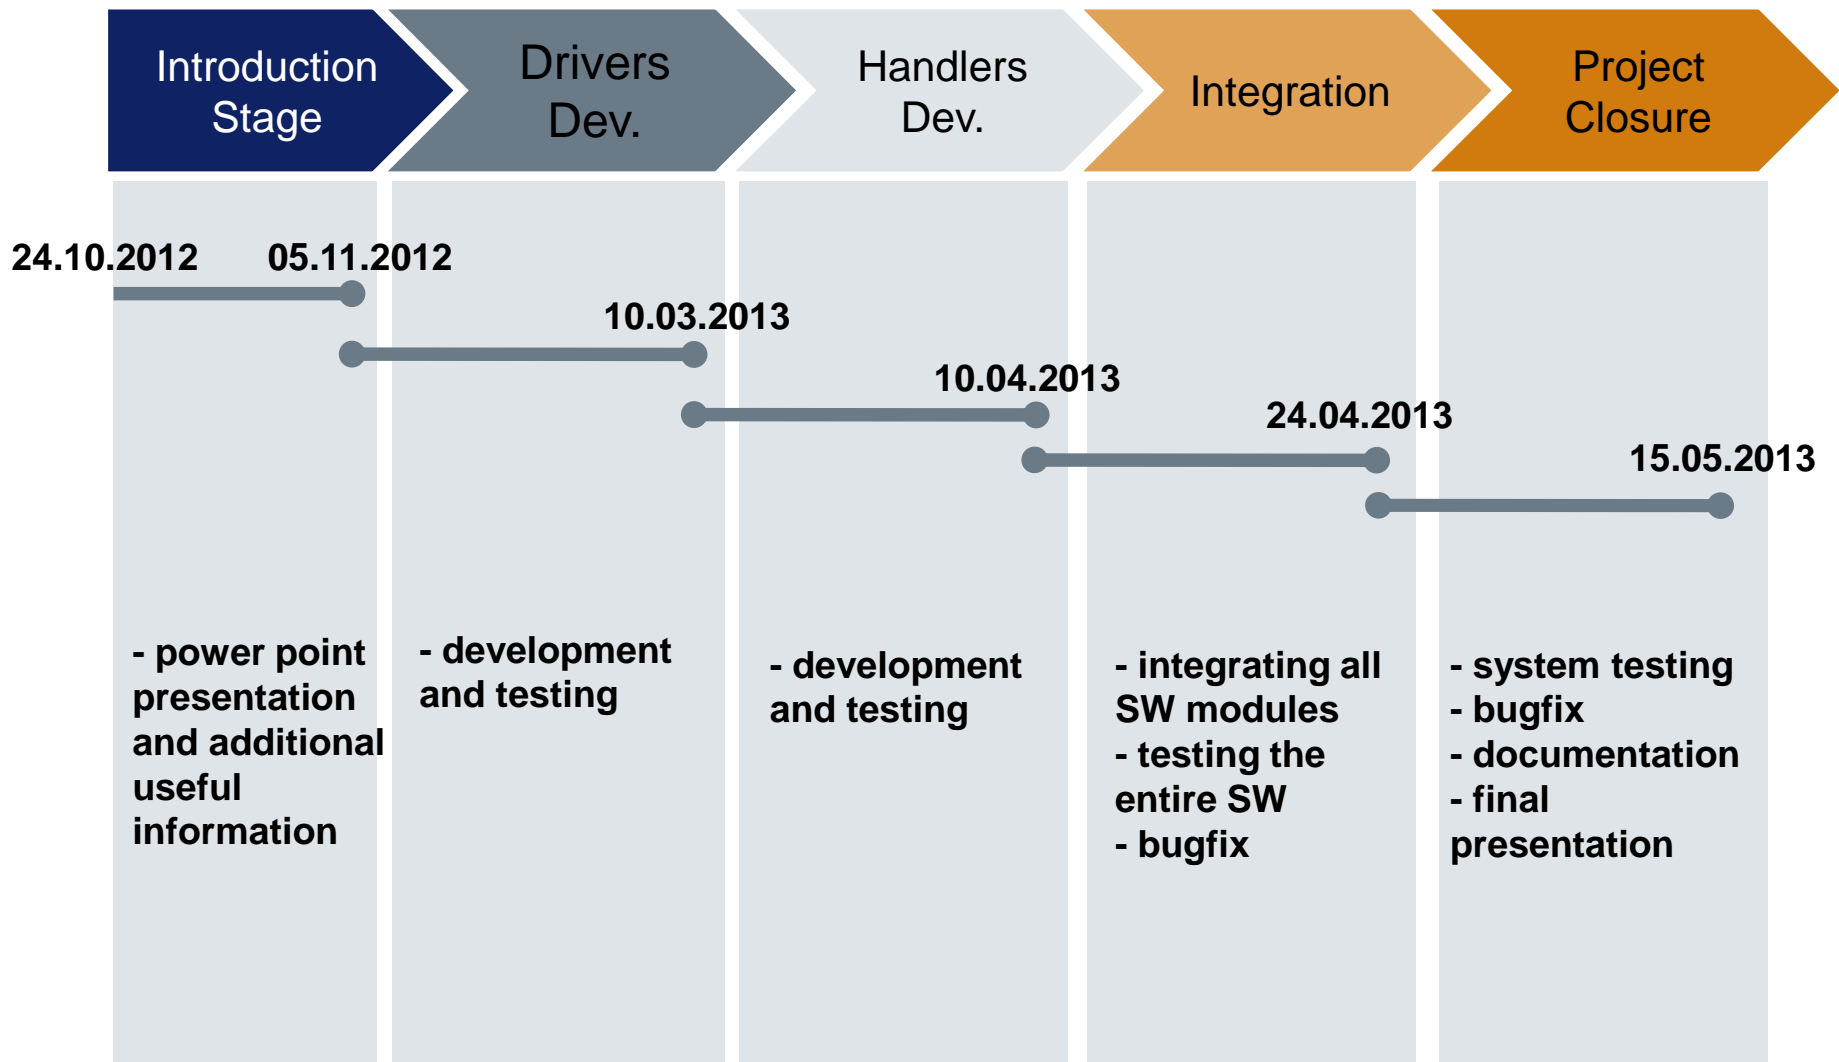

Hella Embedded Club at UCV “University Project” Evolution

Hella Embedded Club at UCV

Hella Lab

Hella Embedded Club at UCV

What Is Hella Embedded Club

Hella Embedded Club at UCV University Project

REQUIREMENTS

PROJECT PLAN

SUPPORT

**DEVELOPMENT
AND
TESTING**

Hella Embedded Club at UCV

University Project

Hella Embedded Club at UCV University Project

Hella Embedded Club at UCV

University Project