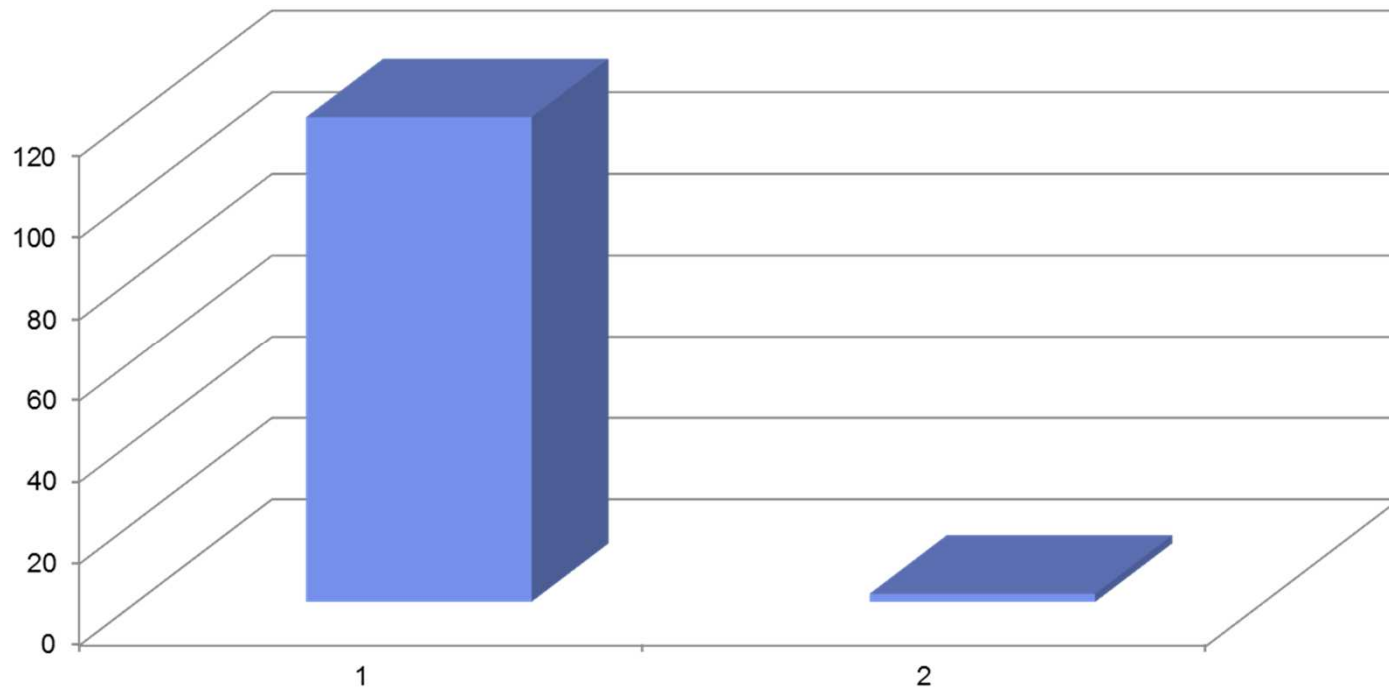

Hella Locations in Romania

Hella Embedded Club at UCV

Activities Overview

Hella Embedded Club at UCV Hiring Statistics

• Hella Craiova employees number:	121	
1. From UCV :	119	(98.35% !)
2. From other universities :	2	(1.65% !)