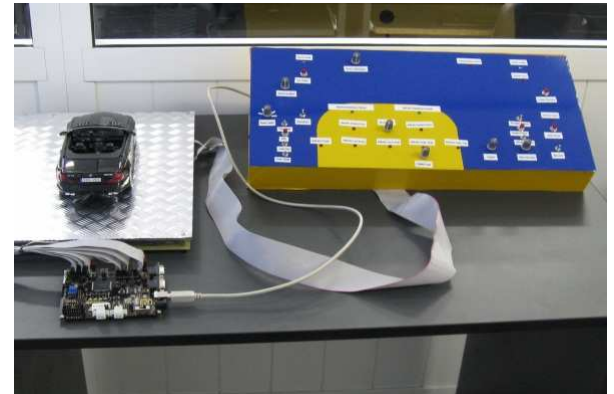

Hella Embedded Club at UCV

Hiring Statistics

• Overall UCV:	119 employees
1. Computers department:	59
2. Automation department:	33
3. Electronics department:	6
4. Fac. Mathematics and Computer Science:	14
5. Fac. of Electrical Engineering:	3
6. Fac. of Mechanics:	1
7. Fac. of Letters and Foreign Languages:	2
8. Fac. of Sports:	1

Hella Embedded Club at UCV “University Project” Evolution

Hella Embedded Club at UCV

Hella Lab

Hella Embedded Club at UCV

What Is Hella Embedded Club

Hella Embedded Club at UCV University Project

REQUIREMENTS