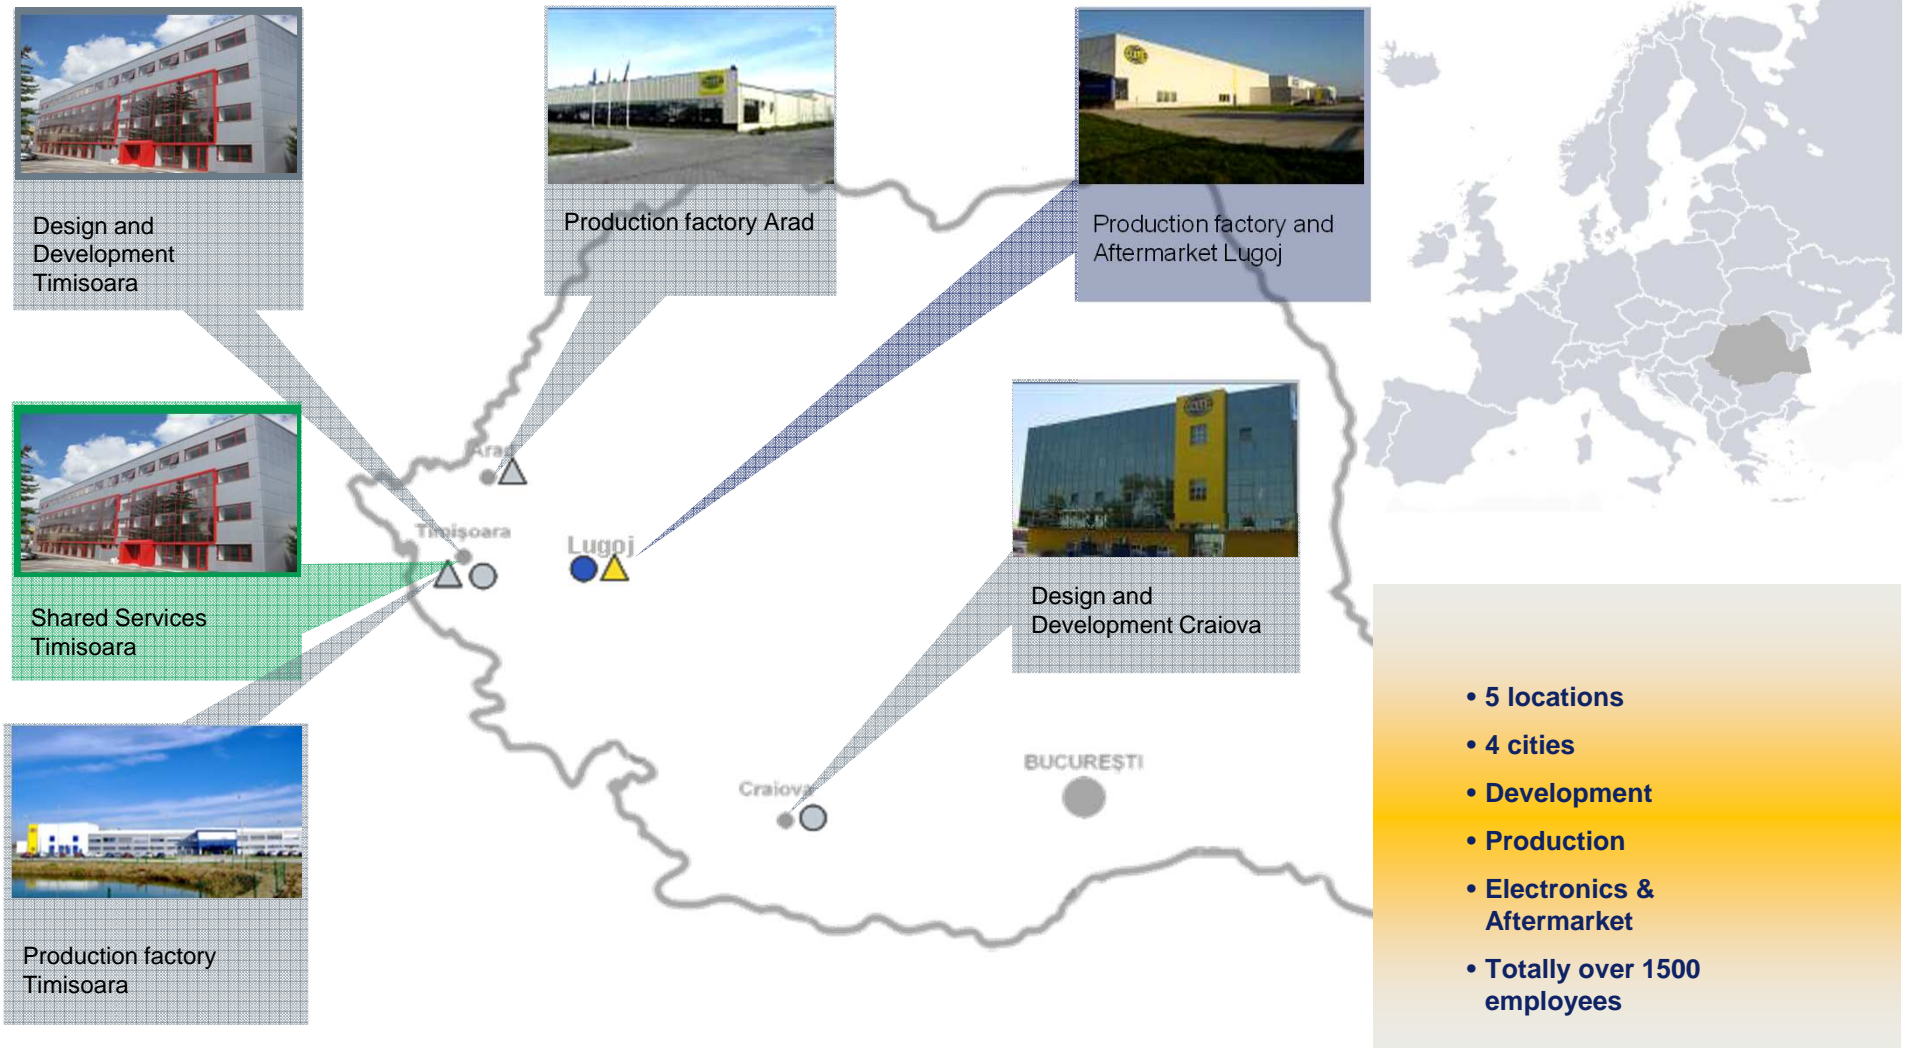

Hella Locations in Romania

Hella Embedded Club at UCV

Activities Overview

Hella Embedded Club at UCV Hiring Statistics

• Hella Craiova employees number:	121	
1. From UCV :	119	(98.35% !)
2. From other universities :	2	(1.65% !)