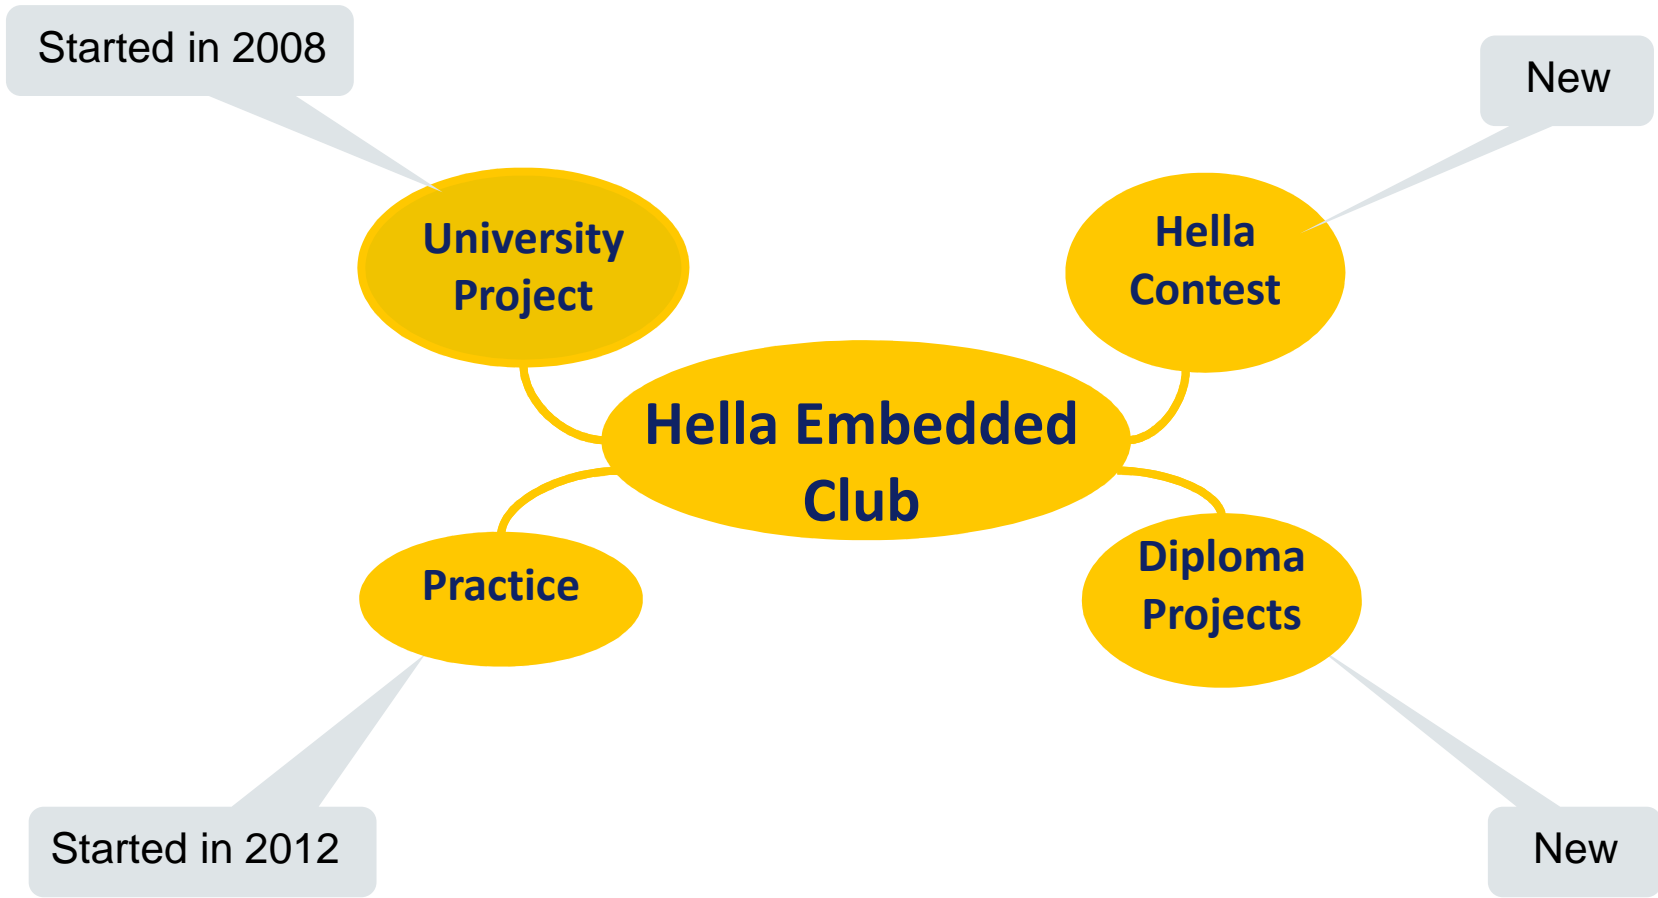

Hella Embedded Club at UCV

Hiring Statistics

• Overall UCV:	119 employees
1. Computers department:	59
2. Automation department:	33
3. Electronics department:	6
4. Fac. Mathematics and Computer Science:	14
5. Fac. of Electrical Engineering:	3
6. Fac. of Mechanics:	1
7. Fac. of Letters and Foreign Languages:	2
8. Fac. of Sports:	1

Hella Embedded Club at UCV “University Project” Evolution

Hella Embedded Club at UCV

Hella Lab

Hella Embedded Club at UCV

What Is Hella Embedded Club

Hella Embedded Club at UCV University Project

REQUIREMENTS

PROJECT PLAN

SUPPORT

**DEVELOPMENT
AND
TESTING**

Hella Embedded Club at UCV

University Project

Hella Embedded Club at UCV University Project

Hella Embedded Club at UCV

University Project