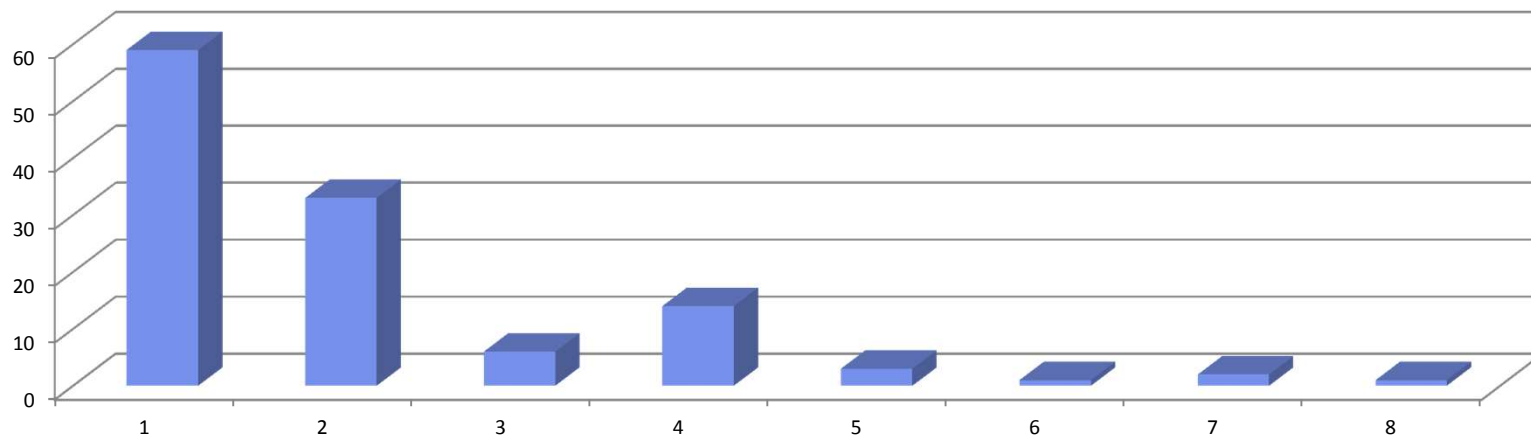

Hella Embedded Club at UCV

Hiring Statistics

• Overall UCV:	119 employees
1. Computers department:	59
2. Automation department:	33
3. Electronics department:	6
4. Fac. Mathematics and Computer Science:	14
5. Fac. of Electrical Engineering:	3
6. Fac. of Mechanics:	1
7. Fac. of Letters and Foreign Languages:	2
8. Fac. of Sports:	1