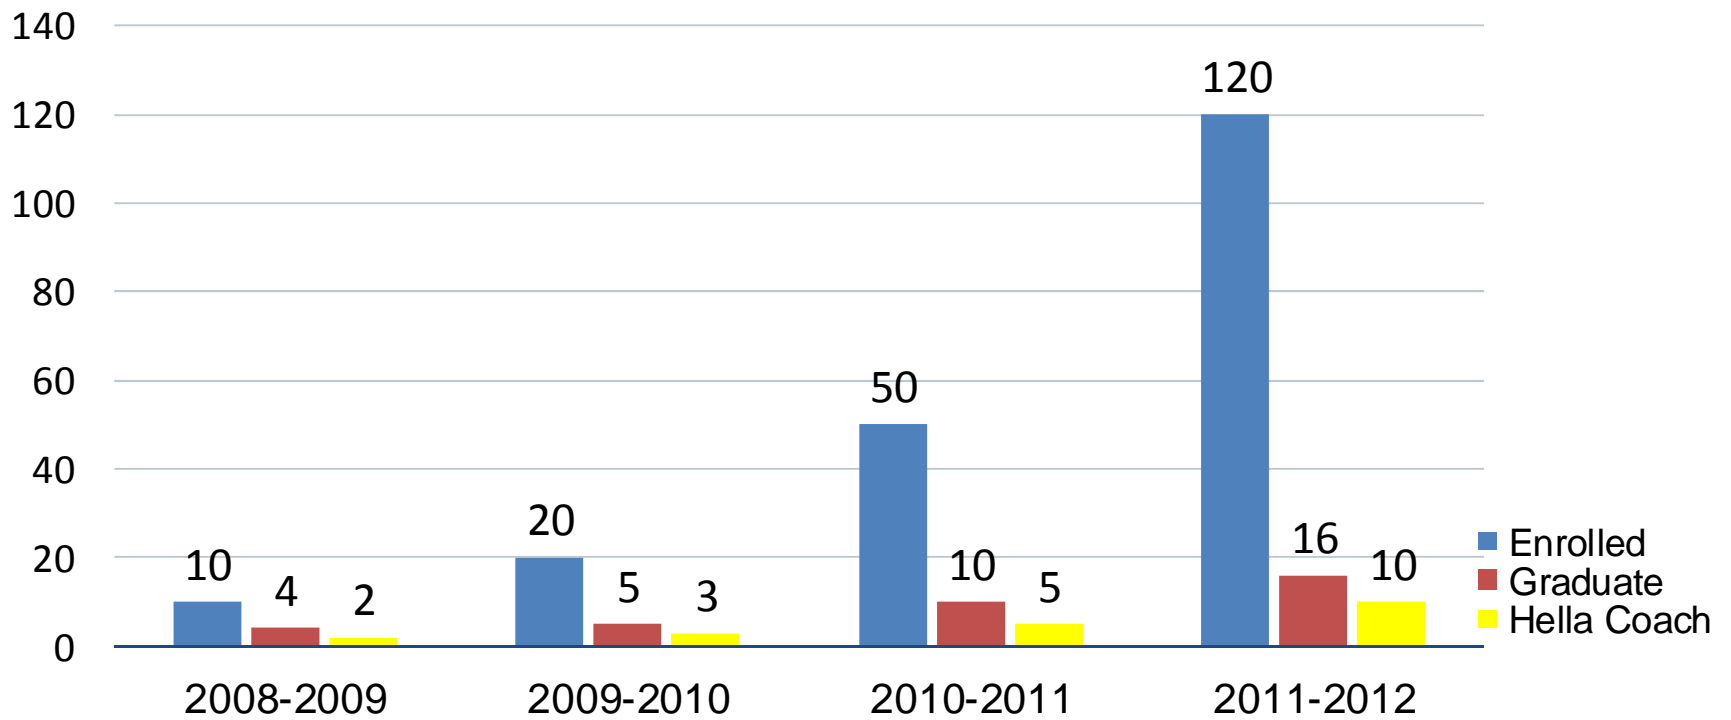

Hella Embedded Club at UCV “University Project” Evolution